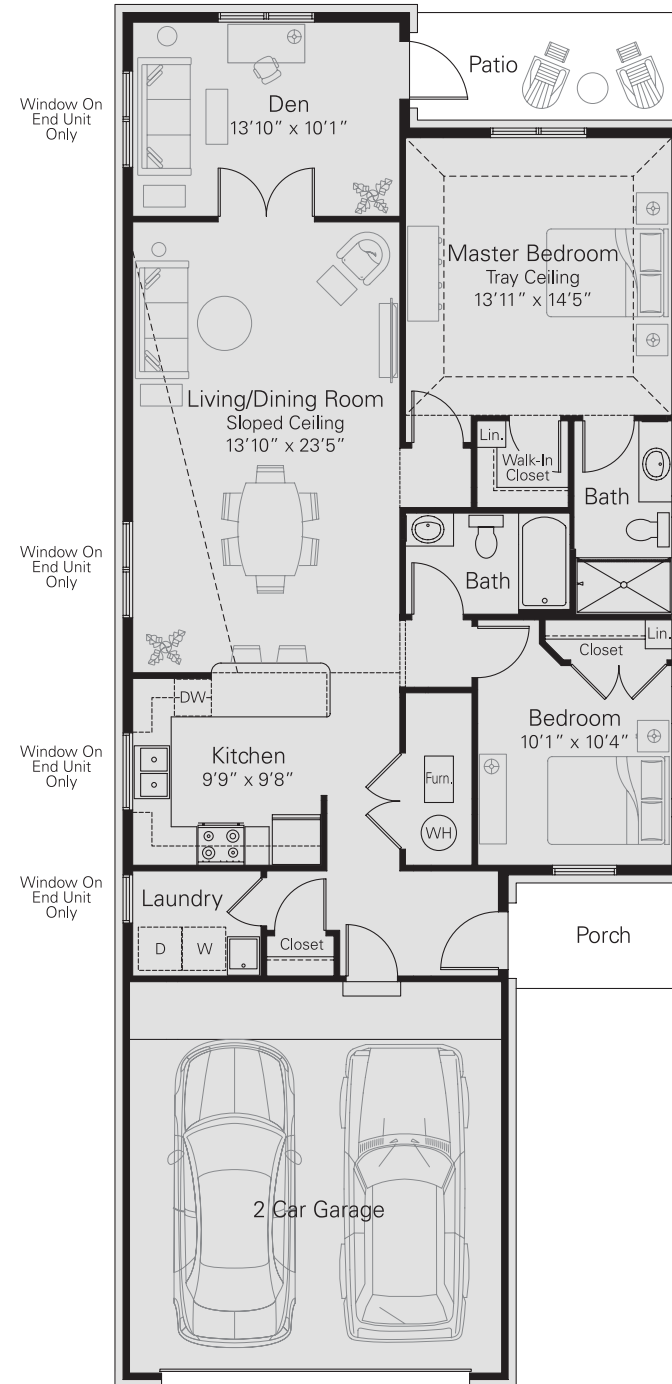

KAPELLE

2 Bedroom
2 Bath
Apartment Home
1,326 sq. ft.

11699 Weingartz E.
Utica, MI 48315

(586) 501-8070

Fax (989) 400-4924

EncoreTownhomes@KMGPrestige.com

www.RentEncoreTownhomes.com

TTY 711

Room dimensions and square feet are approximate.