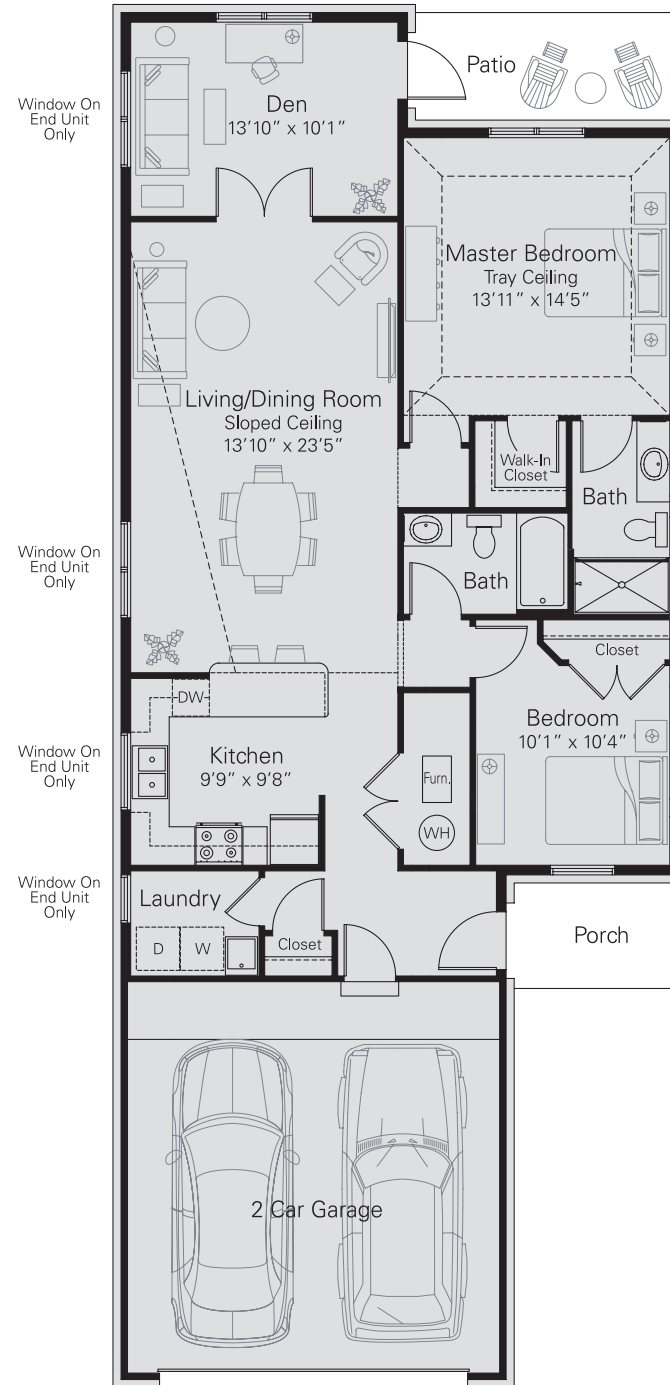

KAPELLE

2 Bedroom
2 Bath
Apartment Home
1,326 sq. ft.

11699 Weingartz E.
Utica, MI 48315

(586) 501-8070

Fax (989) 400-4924

EncoreTownhomes@KMGPrestige.com

www.RentEncoreTownhomes.com

TTY 711

Room dimensions and square feet are approximate.